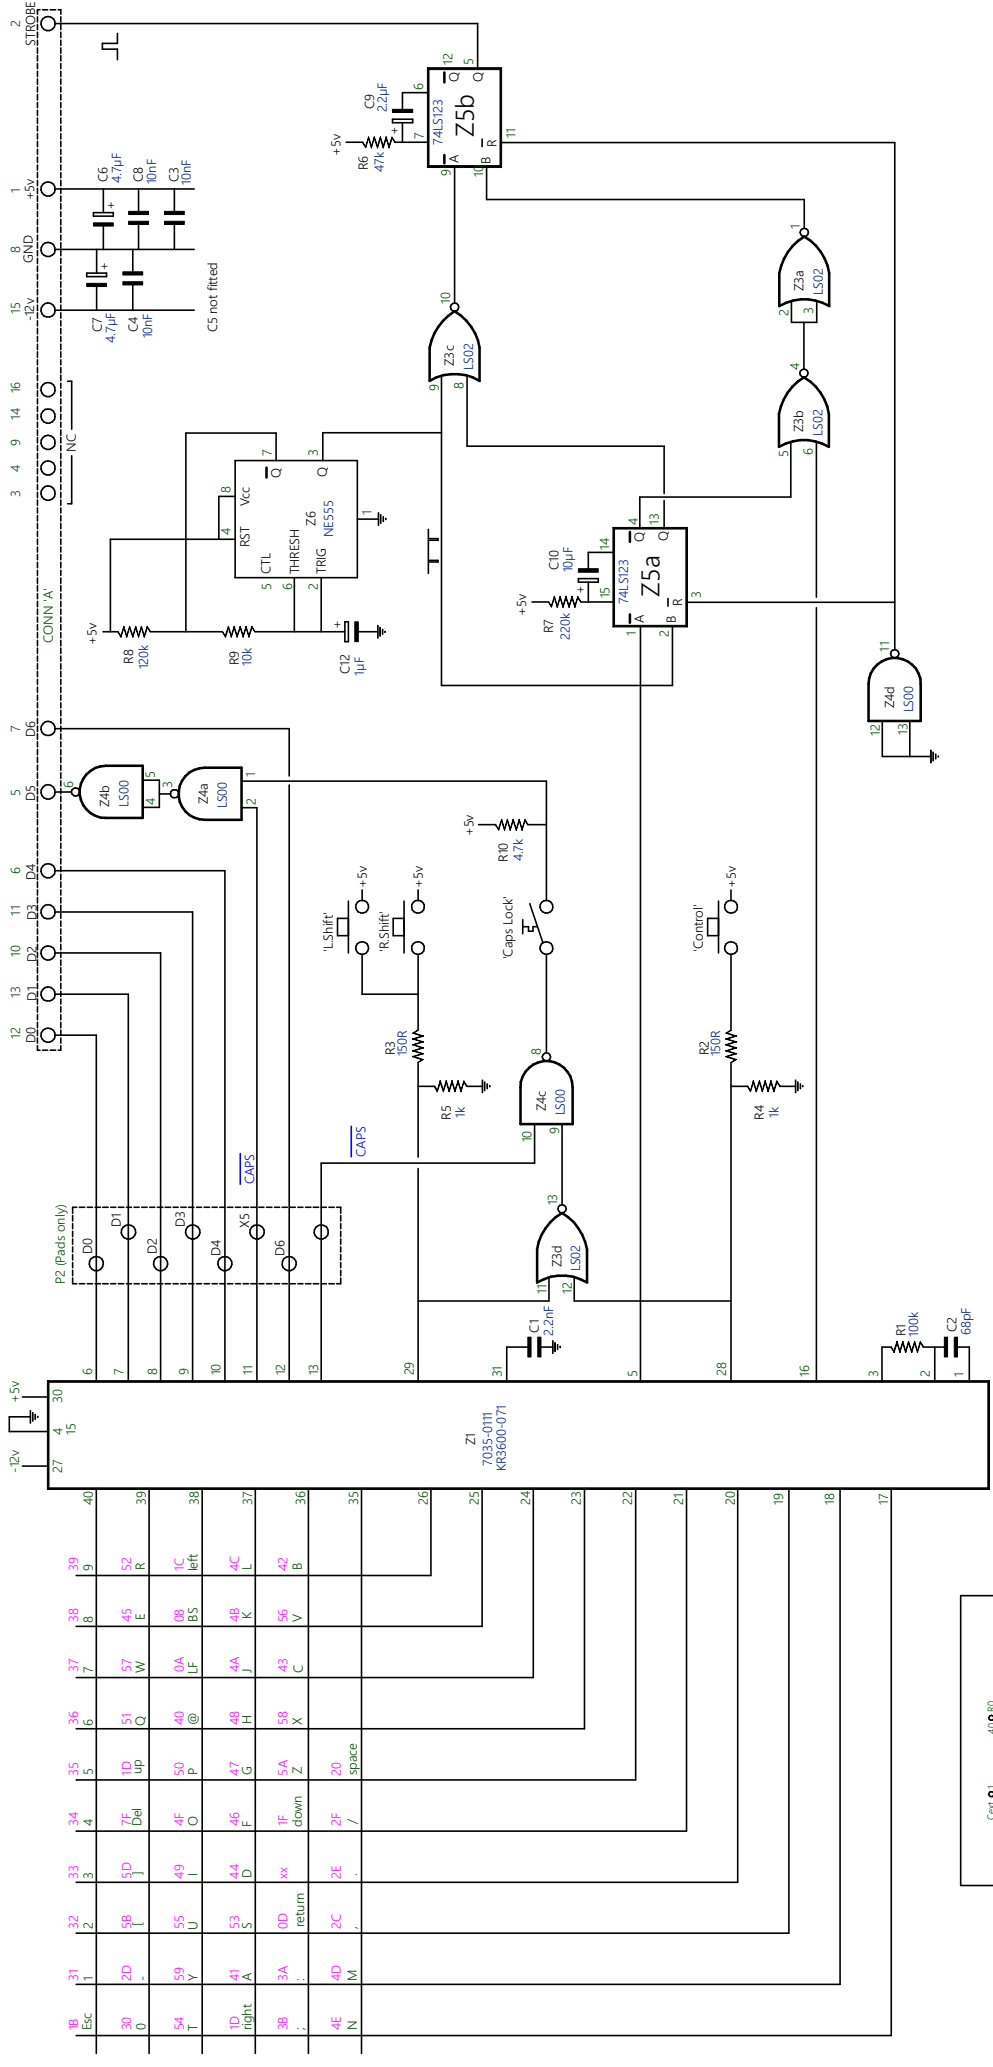

RIBBON CABLE TO GEMINI VIDEO CARD

Clock freq approx 40kHz

Traced from keyboard.
 Manufacturer: Cherry
 Model: UB70 0014
 Serial number: 24203