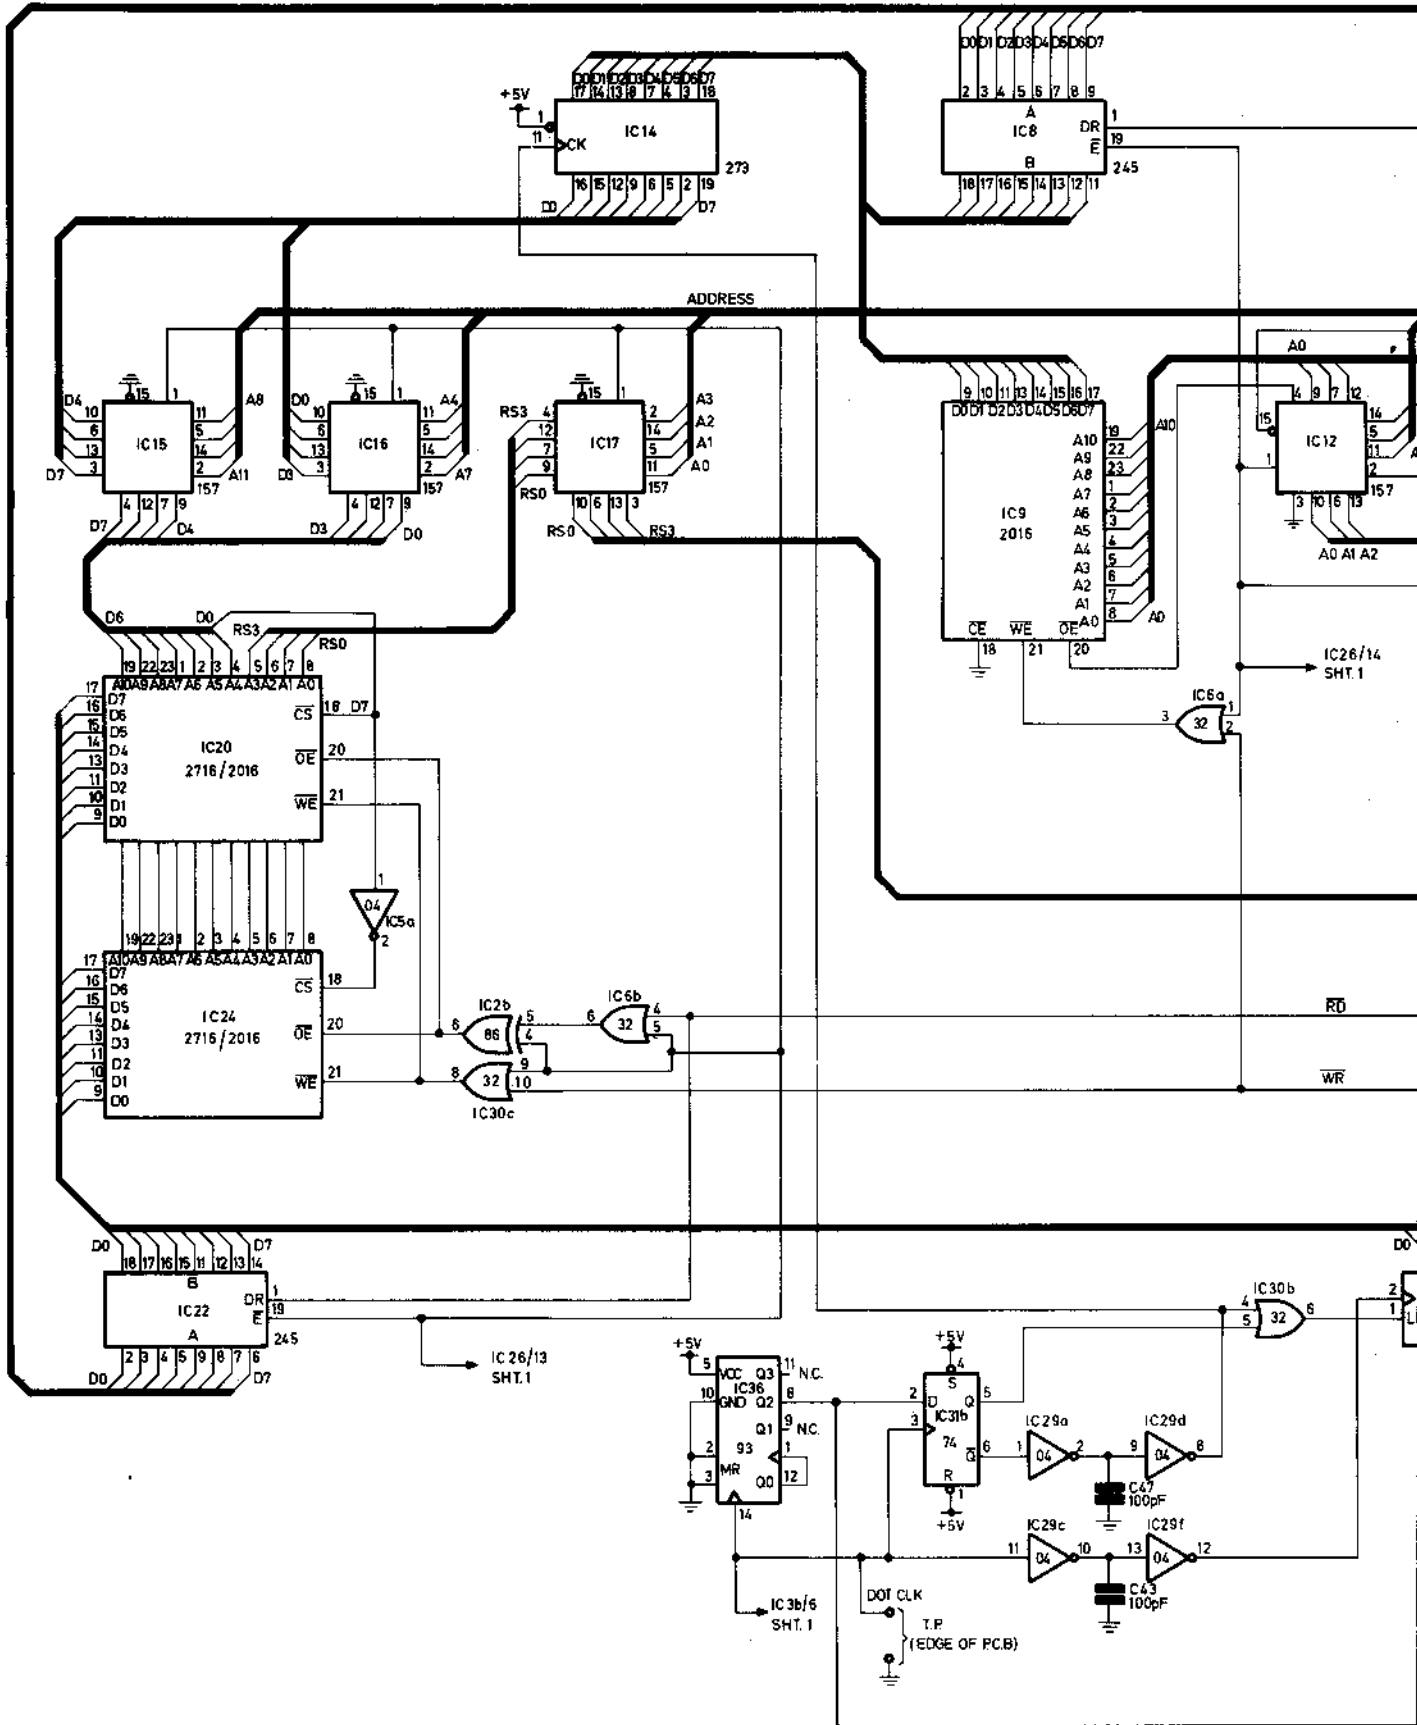

ISSUE	MODIFICATION	DATE

**Gemini Microcomputers**

OAKFIELD CORNER  
SYCAMORE ROAD  
AMERSHAM BUCKS  
HP6 5EQ

Telex: 837788  
Tel: (02403) 28321

TITLE: **VIDEO BOARD**

DRAWN	DATE	SCALE	CHKD	APPD	DRAWING N°
HR / W.D.S.	JULY '81				<b>G812</b>

SHT. 1 OF 2

ISSUE	MODIFICATION	DATE

**DARFIELD CORNER**  
**SYCAMORE ROAD**  
**AMERSHAM BUCKS**    Tel: 837788  
**HP6 5EQ**                Tel: (02943)28321

TITLE VIDEO BOARD

DRAWN	DATE	SCALE	CHKD	APPD	DRAWING N°
HR. W.D.S	JULY '81				G812