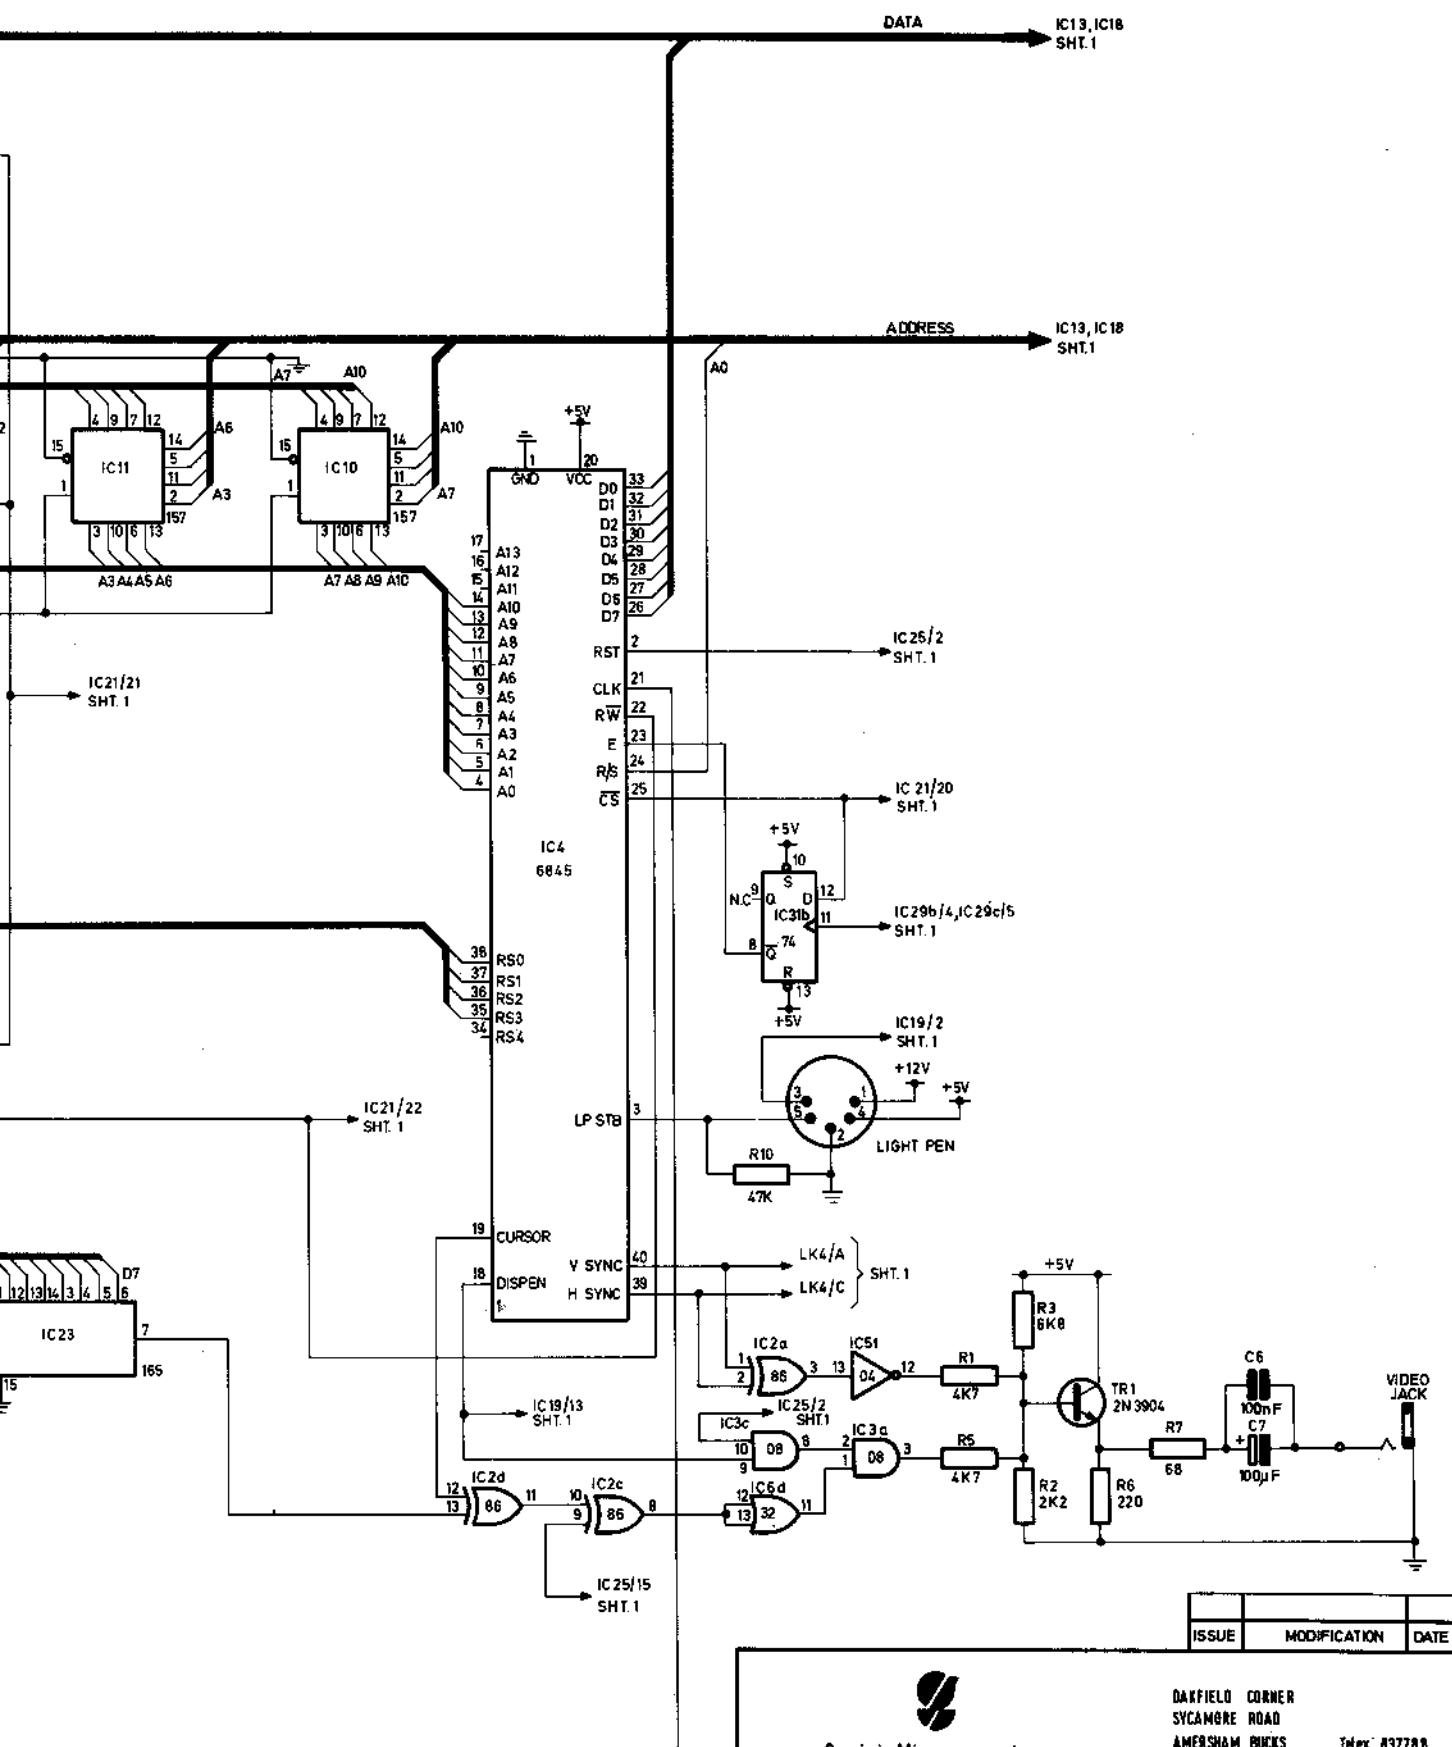

ISSUE	MODIFICATION	DATE

**Gemini Microcomputers**

OAKFIELD CORNER  
SYCAMORE ROAD  
AMERSHAM BUCKS  
HP6 5EQ

Telex: 837788  
Tel: (02403) 28321

TITLE: **VIDEO BOARD**

DRAWN	DATE	SCALE	CHKD	APPD	DRAWING N°
HR / W.D.S.	JULY '81				<b>G812</b>

SHT. 1 OF 2

ISSUE	MODIFICATION	DATE

**DARFIELD CORNER**  
**SYCAMORE ROAD**  
**AMERSHAM BUCKS**    Tel: 837788  
**HP6 5EQ**                Tel: (02943)28321

TITLE VIDEO BOARD

DRAWN	DATE	SCALE	CHKD	APPD	DRAWING N°
HR. W.D.S	JULY '81				G812